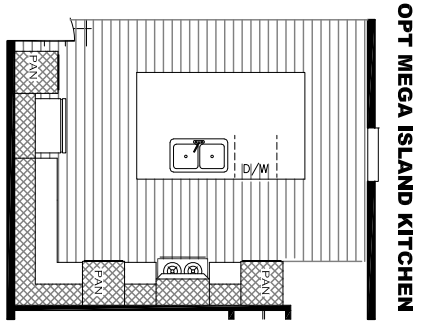

OPT. DBL. WINDOW

MODEL # SCH18803AH
 DRAWING # 35S153
 18' X 80' SCHULT ELDORADO