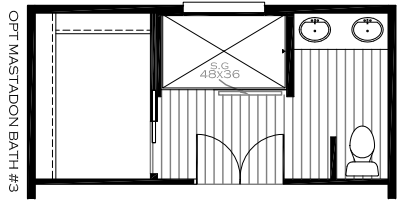

OPT. DBL. WINDOW

MODEL # SCH18803AH
 DRAWING # 35S153
 18' X 80' SCHULT ELDORADO