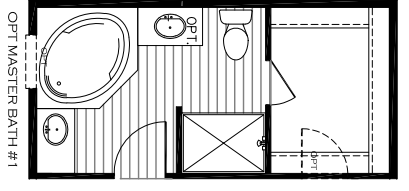

OPT. DBL. WINDOW

MODEL # SCH18803AH
 DRAWING # 35S153
 18' X 80' SCHULT ELDORADO