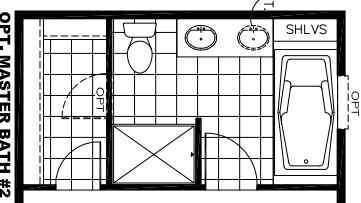

OPT MASTER BATH #1

OPT MASTER BATH #2

MODEL # XTM16803G
 DRAWING # 35S317
 16' X 80' EXTREME LITTLEFOOT II