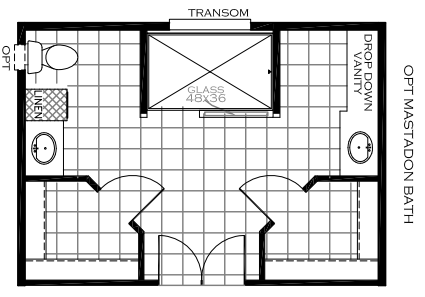

OPT
BUILT
WINDOWS

MODEL # XTM18803A
DRAWING # 35S364
18' X 80' ADMIRAL

OPT MASTADON BATH #2