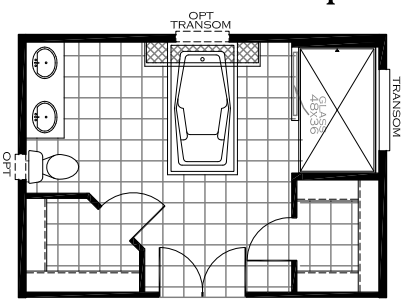

OPT
BUILT
WINDOWS

MODEL # XTM18803A
DRAWING # 35S364
18' X 80' ADMIRAL

OPT MASTADON BATH #2