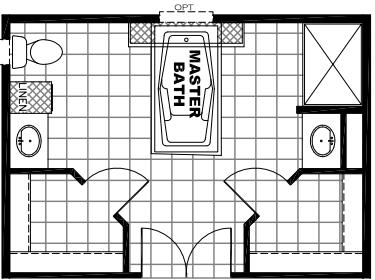

MODEL # VAL18763M
DRAWING # 355374

18' X 76' / 80' EAGLE MOUNTAIN

OPT. 80' MASTER BATH