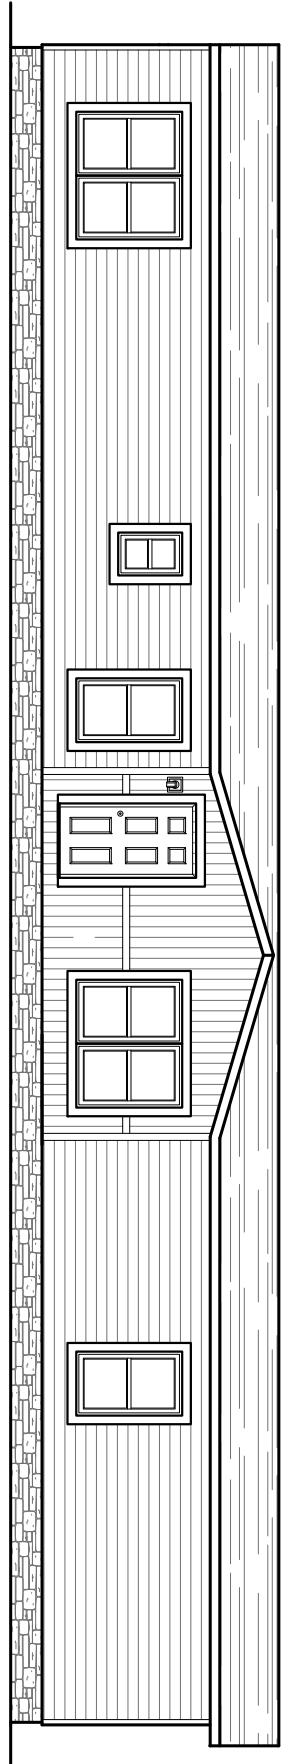

BACK DOOR SIDE ELEVATION

LEFT SIDE ELEVATION

RIGHT SIDE ELEVATION

FRONT DOOR SIDE ELEVATION

**1,400 SQ.FT. (STD PLAN "CONDITIONED")**

<b>CMH</b> MANUFACTURING	Model #: FLX1 89034H	Drawing #:
	Date: 1/24/19	Scale: N.T.S.
Product Designer: Alex Whaley	18'x80' Flex	355399
<b>ELEVATIONS</b>		