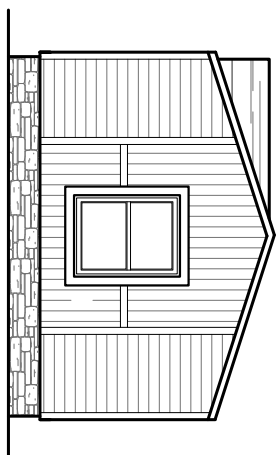

BACK DOOR SIDE ELEVATION

LEFT SIDE ELEVATION

RIGHT SIDE ELEVATION

FRONT DOOR SIDE ELEVATION

**1,400 SQ.FT. (STD PLAN "CONDITIONED")**

<b>CMH</b> MANUFACTURING	Model #: FLX1 89034H	Drawing #:
	Date: 1/24/19	Scale: N.T.S.
Product Designer: Alex Whaley	18'x80' Flex	355399
<b>ELEVATIONS</b>		